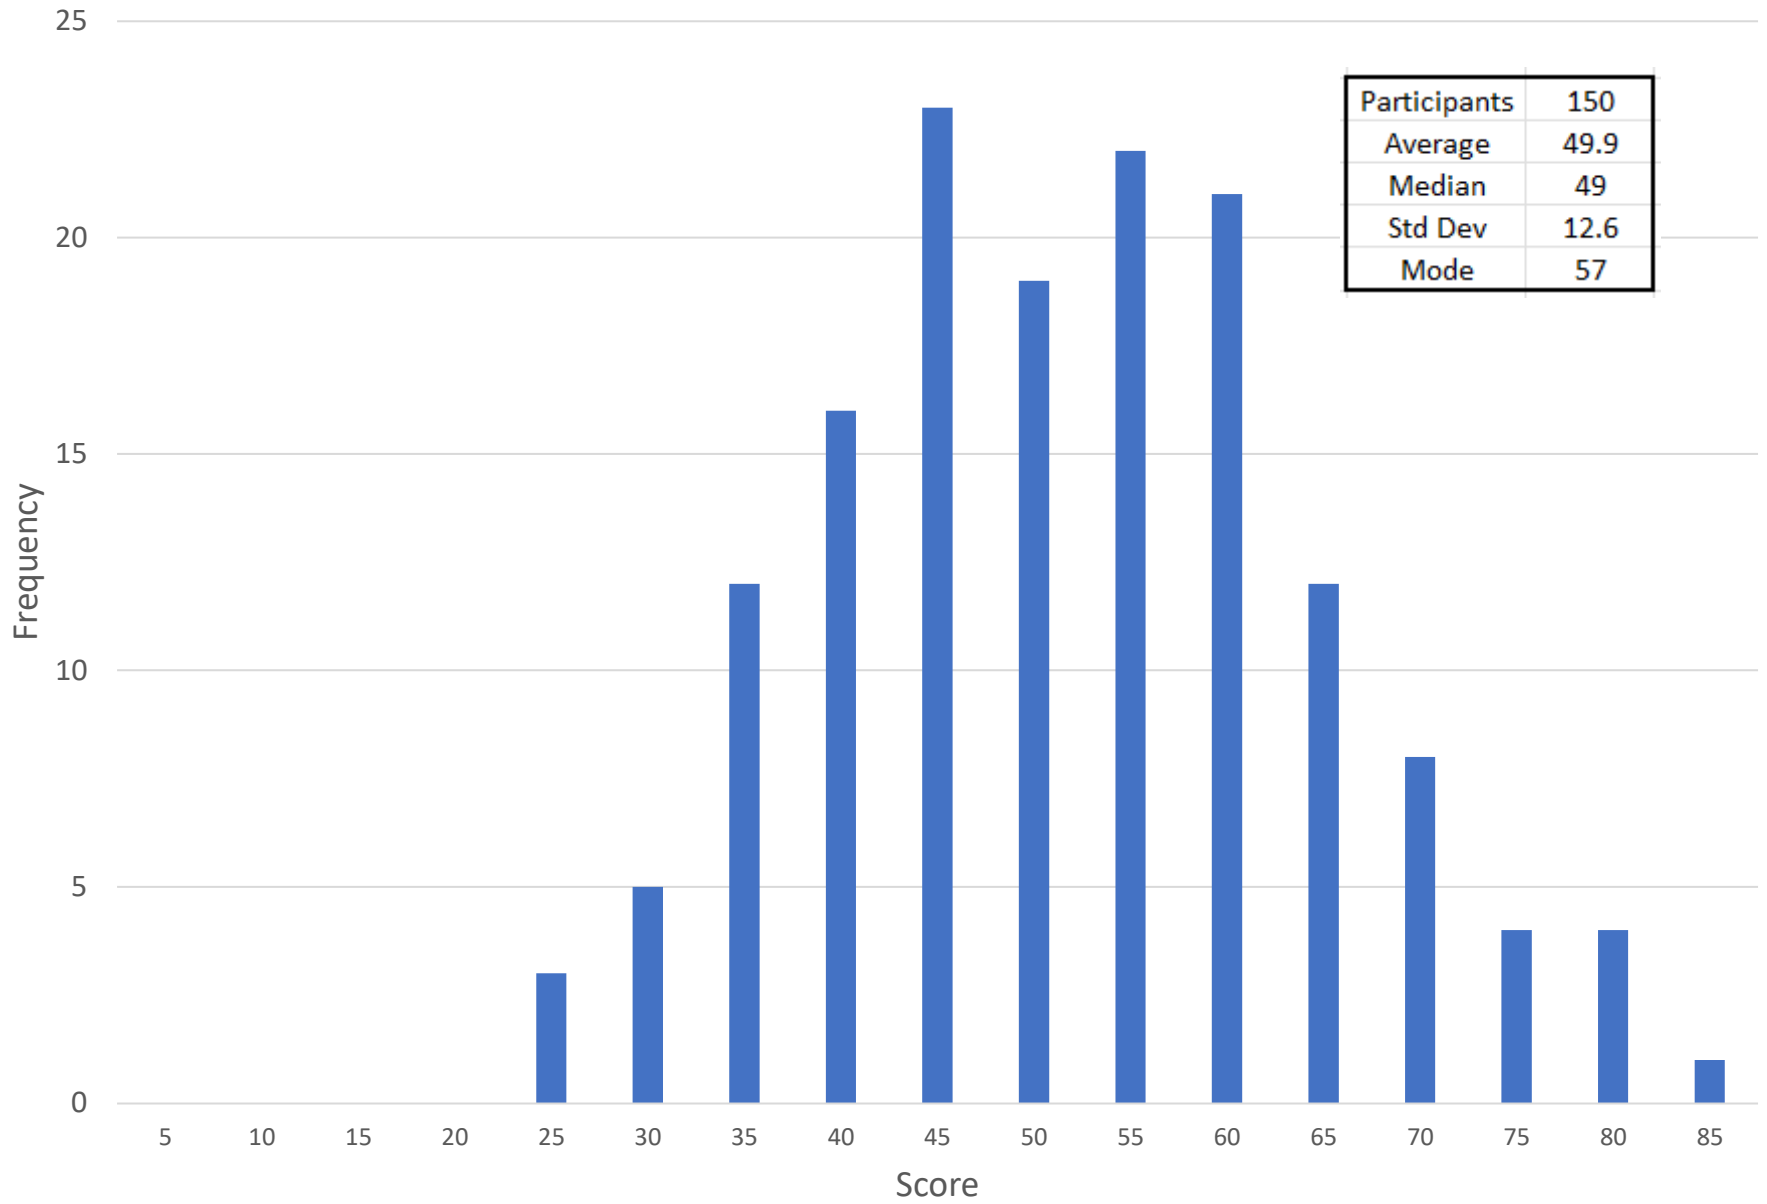

NESACS 2024 Ashdown Examination Results

Participants	150
Average	49.9
Median	49
Std Dev	12.6
Mode	57